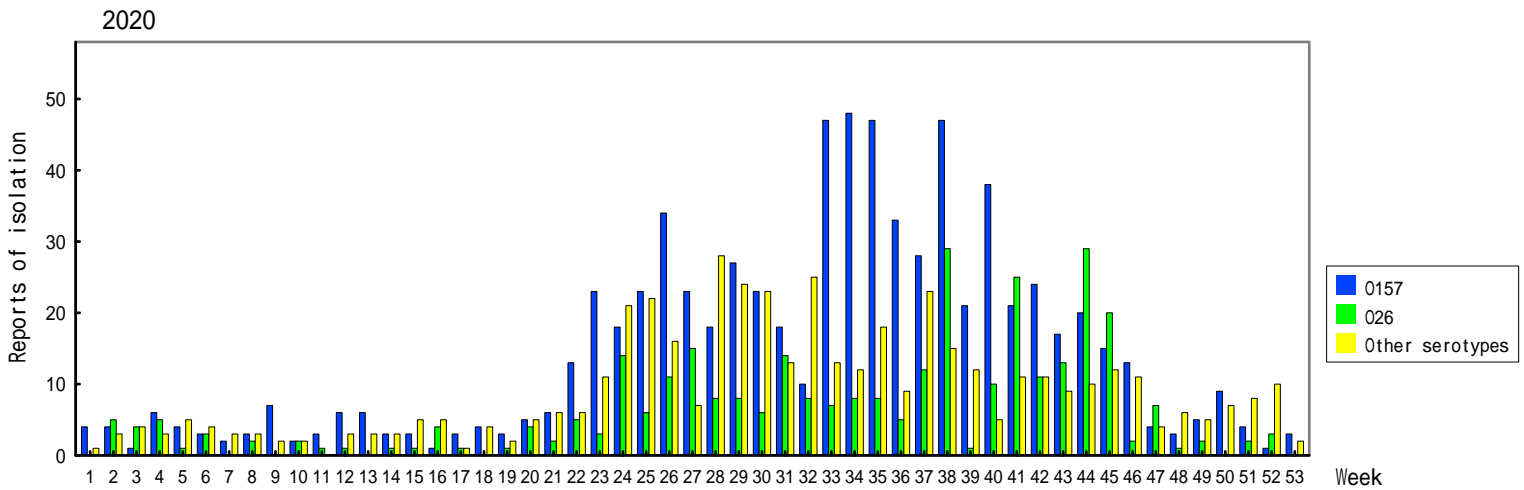

Weekly reports of VTEC isolation, 2017 - 2021

(Infectious Agents Surveillance Report: Data based on the reports received before December 28, 2021 from public health institutes)

Infectious Agents Surveillance Report