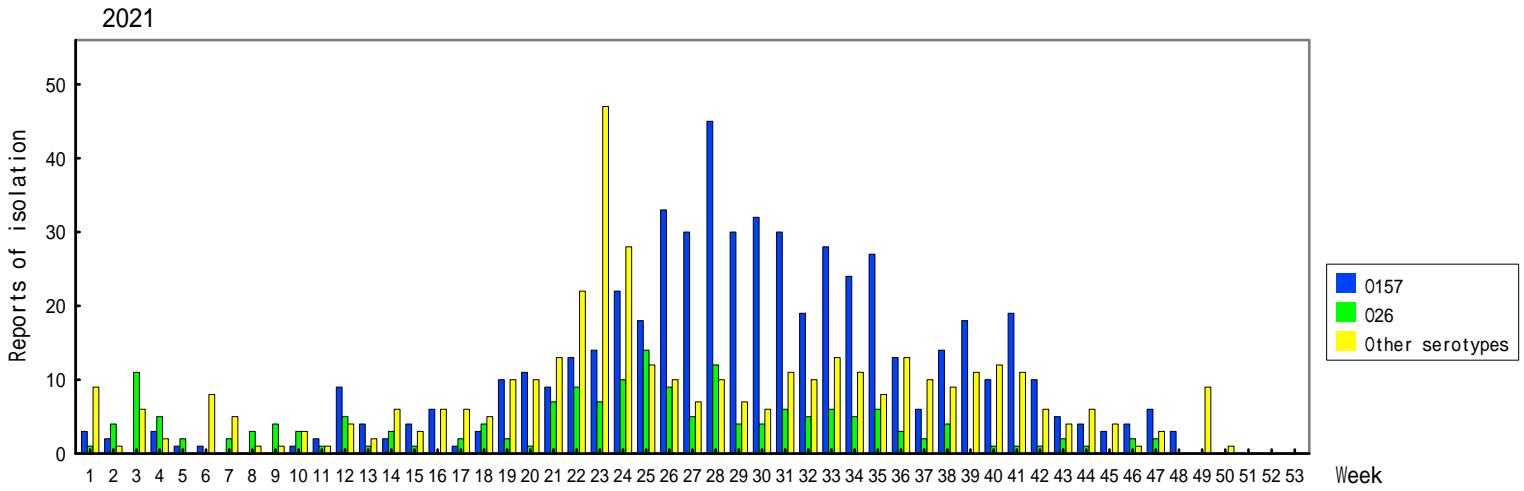

Weekly reports of VTEC isolation, 2017 - 2021

(Infectious Agents Surveillance Report: Data based on the reports received before December 28, 2021 from public health institutes)

Infectious Agents Surveillance Report