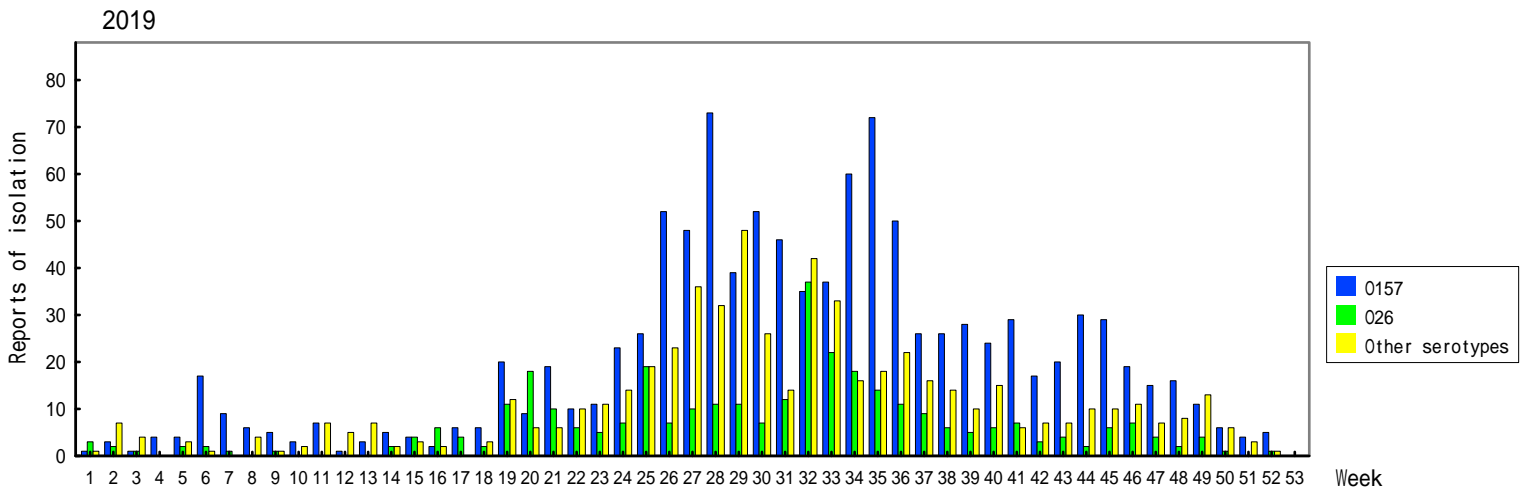

Weekly reports of VTEC isolation, 2017 - 2021

(Infectious Agents Surveillance Report: Data based on the reports received before December 28, 2021 from public health institutes)

Infectious Agents Surveillance Report